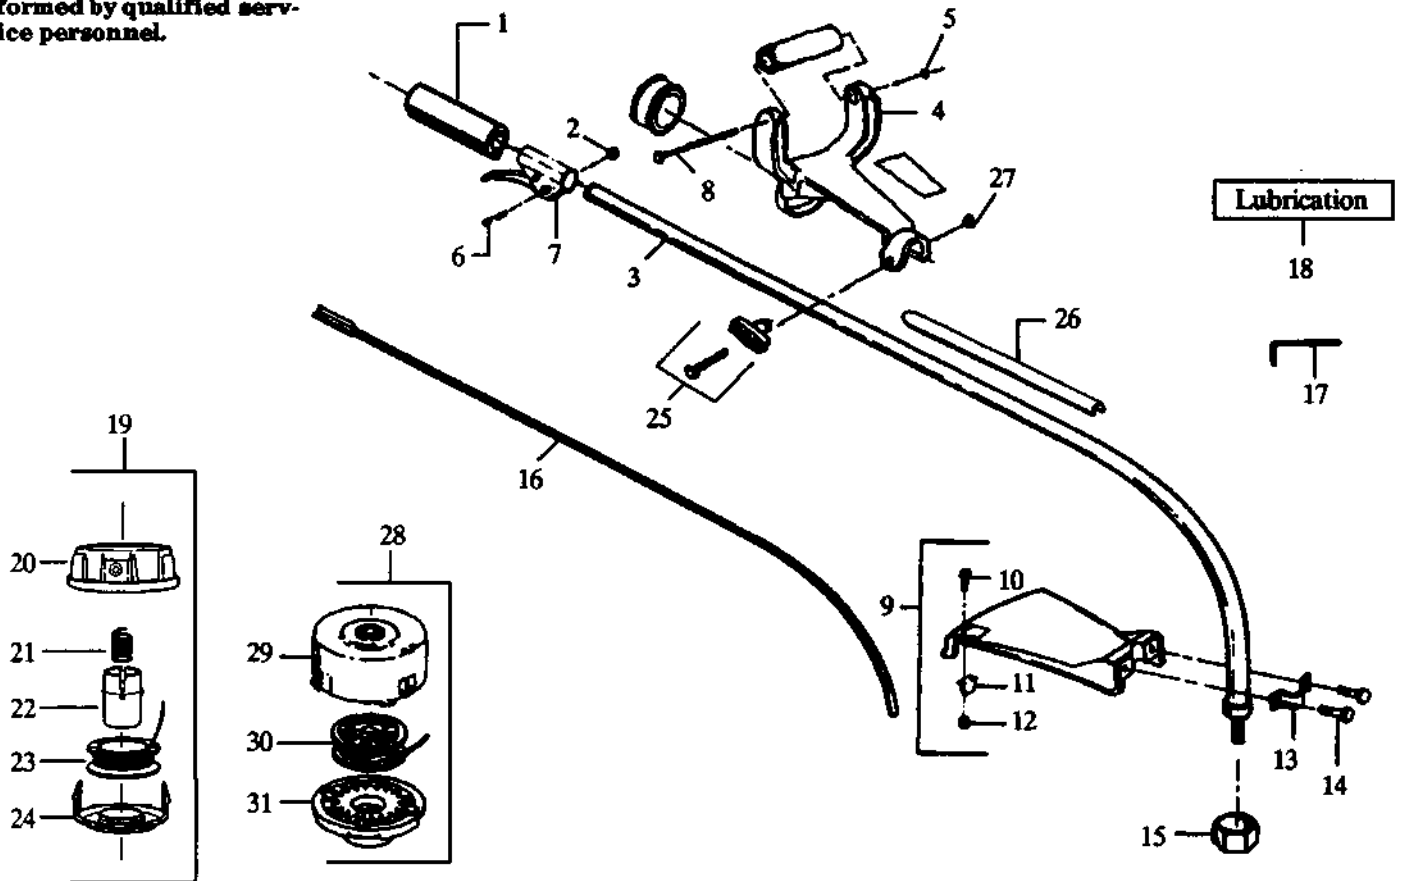

Note: Illustrations may differ from actual models due to design changes

Key No.	Part No.	Description	Key No.	Part No.	Description
1	530 02 97-62	Grip	19	952 70 85-23	Cutting Head Ass'y.
2	530 01 57-68	Nut	20	530 49 48-78	Hub Ass'y.
3	530 09 46-41	Drive Shaft Housing	21	530 09 48-30	Spring
4	530 09 50-34	Antivibe Handle	22	530 09 48-27	Release Button
5	530 01 57-85	Nut	23	952 70 85-10	Spool w/Line
6	530 01 57-74	Screw	24	530 09 48-28	Cover
7	530 01 43-31	Throttle Housing Ass'y.	25	530 06 93-47	"T" Handle
8	53 00 157-84	Screw	26	530 02 91-59	Shaft Warning Decal
9	530 06 93-45	Shield Kit Ass'y. (Incl. #10, 11, 12 & 14)	27	530 01 51-97	Nut
10	530 01 53-37	Screw	28	952 70 85-29	Cutting Head Ass'y.
11	530 09 45-70	Line Limiter	29	530 09 45-92	Hub Ass'y.
12	530 01 56-53	Locknut	30	952 70 85-28	Spool w/Line
13	530 09 36-53	Shield Bracket	31	530 09 44-94	Cover
14	530 09 22-43	Screw	Not Shown		
15	530 09 45-43	Dust Cup			
16	530 09 45-51	Drive Shaft		530 46 80-67	Operator's Manual
17	530 03 11-11	Hex Wrench (5/32)			Carton Contents Bag
18	530 03 01-02	Shaft Lubrication		530 01 43-42	Model GT26
				530 01 43-33	Model GT32

Key No.	Part No.	Description	Key No.	Part No.	Description
1	5300350-14	* + Metering Diaphragm	11	530 03 50-31	+ Metering Lever
2	5300351-51	* + Metering Diaphragm Gasket	12	530 03 51-88	+ Metering Lever Spring
3	5300351-47	* + Circuit Plate Gasket	13	530 03 51-06	+ Inlet Needle Valve
4	5300351-42	Hi Speed Needle	14	530 03 51-78	+ Inlet Screen
5	5300350-36	Hi Speed Needle Spring	15	530 03 51-66	* + Pump Diaphragm
6	5300351-41	Idle Needle	16	530 03 51-64	* + Pump Gasket
7	5300350-23	Idle Needle Spring	17	530 03 52-60	Carb. Kwik Repair Kit (+ Indicates Contents)
8	5300352-03	Idle Speed Screw			Carb. Gasket/Diaphragm Kit (*Indicates Contents)
9	5300352-08	Idle Speed Spring	18	530 03 51-85	
10	5300350-28	+ Metering Pin			