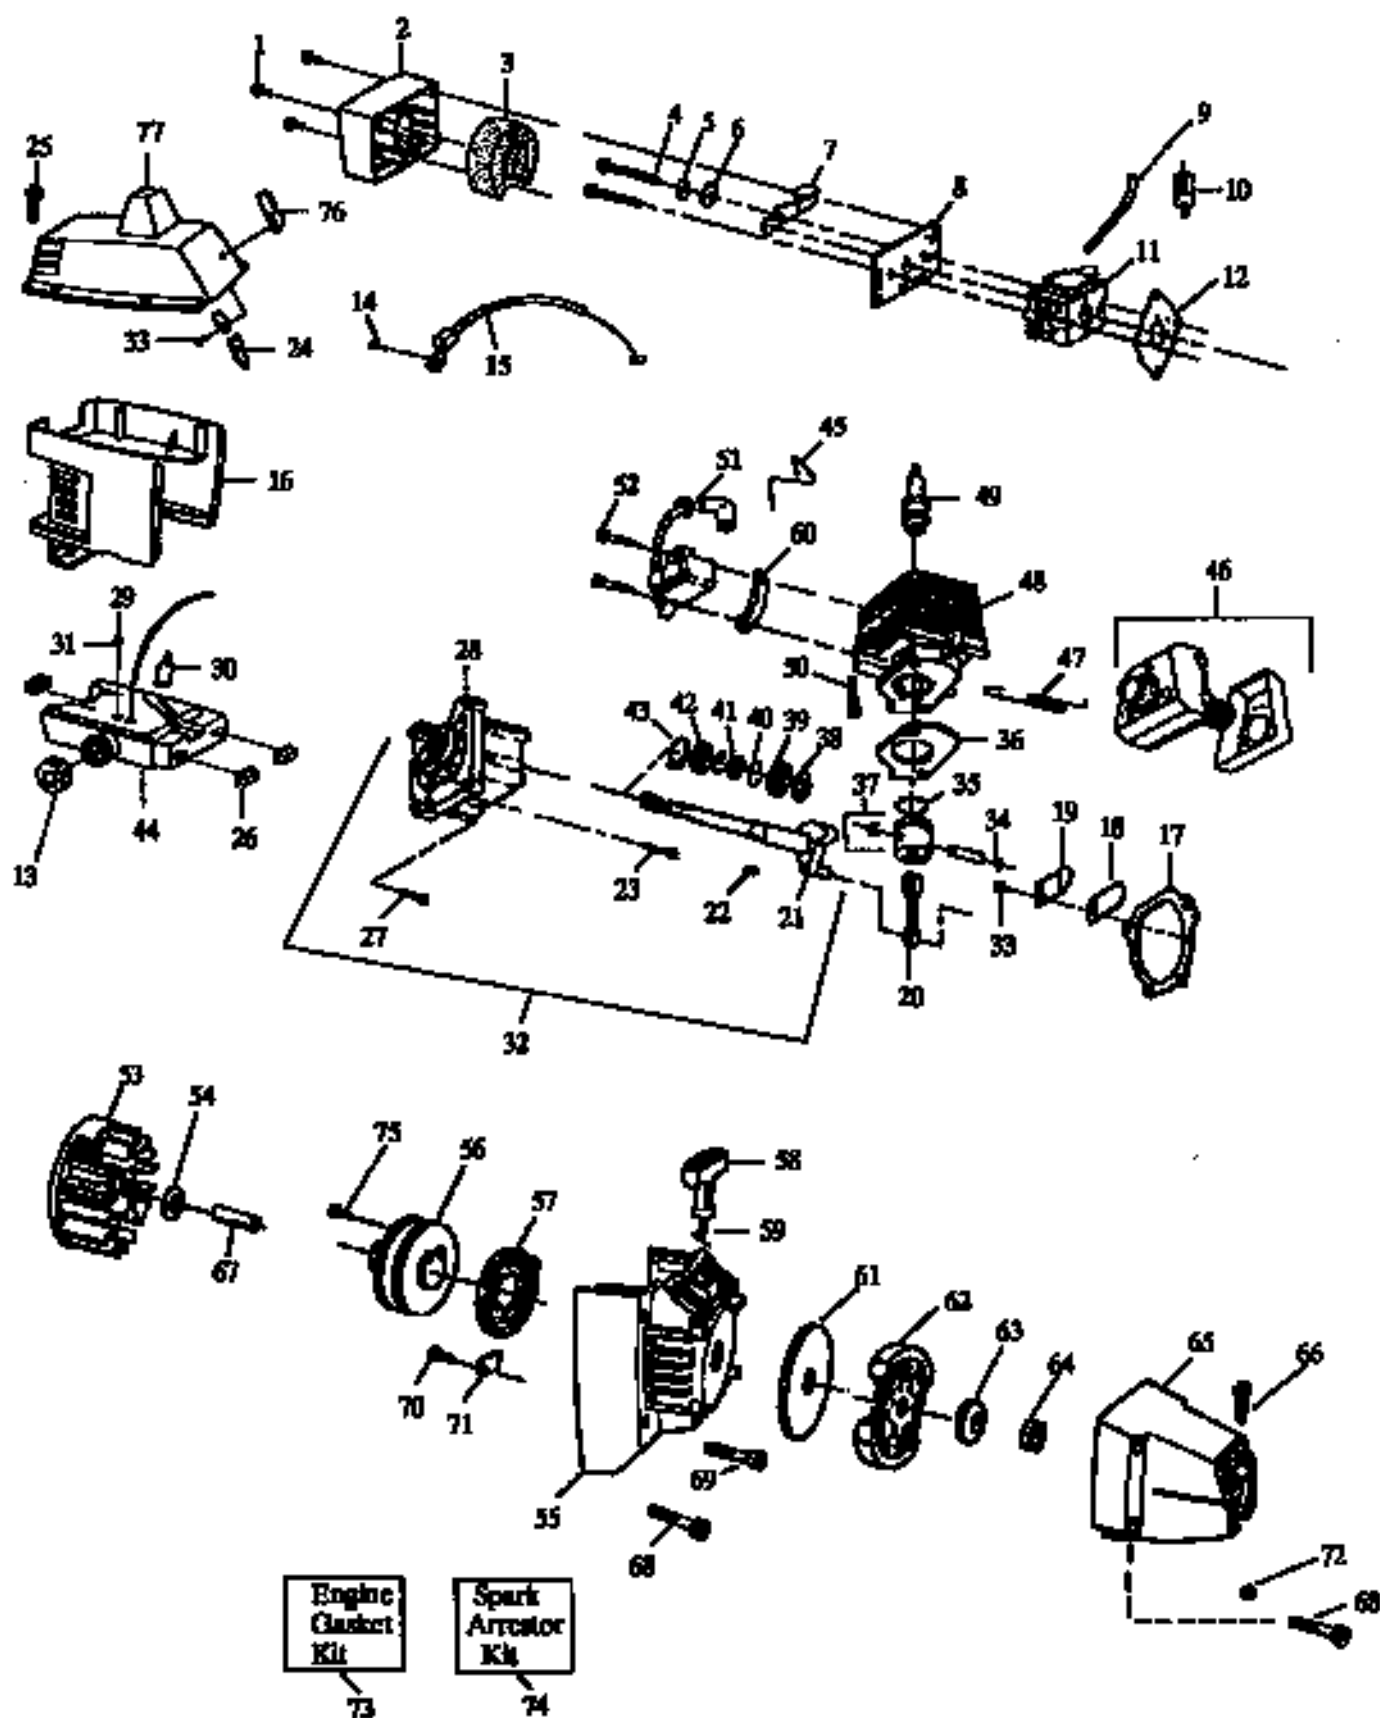

Note: Illustrations may differ from actual models due to design changes

Key No.	Part No.	Description	Key No.	Part No.	Description
1	530 02 97-62	Grip	19	952 70 85-23	Cutting Head Ass'y.
2	530 01 57-68	Nut	20	530 49 48-78	Hub Ass'y.
3	530 09 46-41	Drive Shaft Housing	21	530 09 48-30	Spring
4	530 09 50-34	Antivibe Handle	22	530 09 48-27	Release Button
5	530 01 57-85	Nut	23	952 70 85-10	Spool w/Line
6	530 01 57-74	Screw	24	530 09 48-28	Cover
7	530 01 43-31	Throttle Housing Ass'y.	25	530 06 93-47	"T" Handle
8	53 00 157-84	Screw	26	530 02 91-59	Shaft Warning Decal
9	530 06 93-45	Shield Kit Ass'y. (Incl. #10, 11, 12 & 14)	27	530 01 51-97	Nut
10	530 01 53-37	Screw	28	952 70 85-29	Cutting Head Ass'y.
11	530 09 45-70	Line Limiter	29	530 09 45-92	Hub Ass'y.
12	530 01 56-53	Locknut	30	952 70 85-28	Spool w/Line
13	530 09 36-53	Shield Bracket	31	530 09 44-94	Cover
14	530 09 22-43	Screw	Not Shown		
15	530 09 45-43	Dust Cup			
16	530 09 45-51	Drive Shaft		530 46 80-67	Operator's Manual
17	530 03 11-11	Hex Wrench (5/32)			Carton Contents Bag
18	530 03 01-02	Shaft Lubrication		530 01 43-42	Model GT26
				530 01 43-33	Model GT32